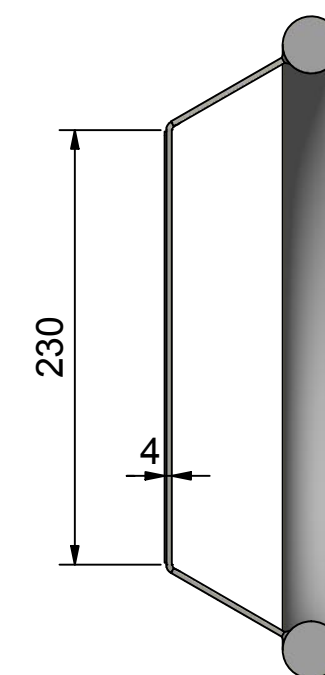

(1 : 4)

Table

| Item no. | Material | Treatment |
|----------|---------------------------|------------------|
| 935820 | AISI304 | Electro polished |
| 935830 | AISI304 | Satin polished |
| 935880 | AISI304/Leather (black) | Electro polished |
| 935881 | AISI304/Leather (natural) | Electro polished |

See table

Date
191121/HH

Description

Pull handle SLUG 17

Item no.